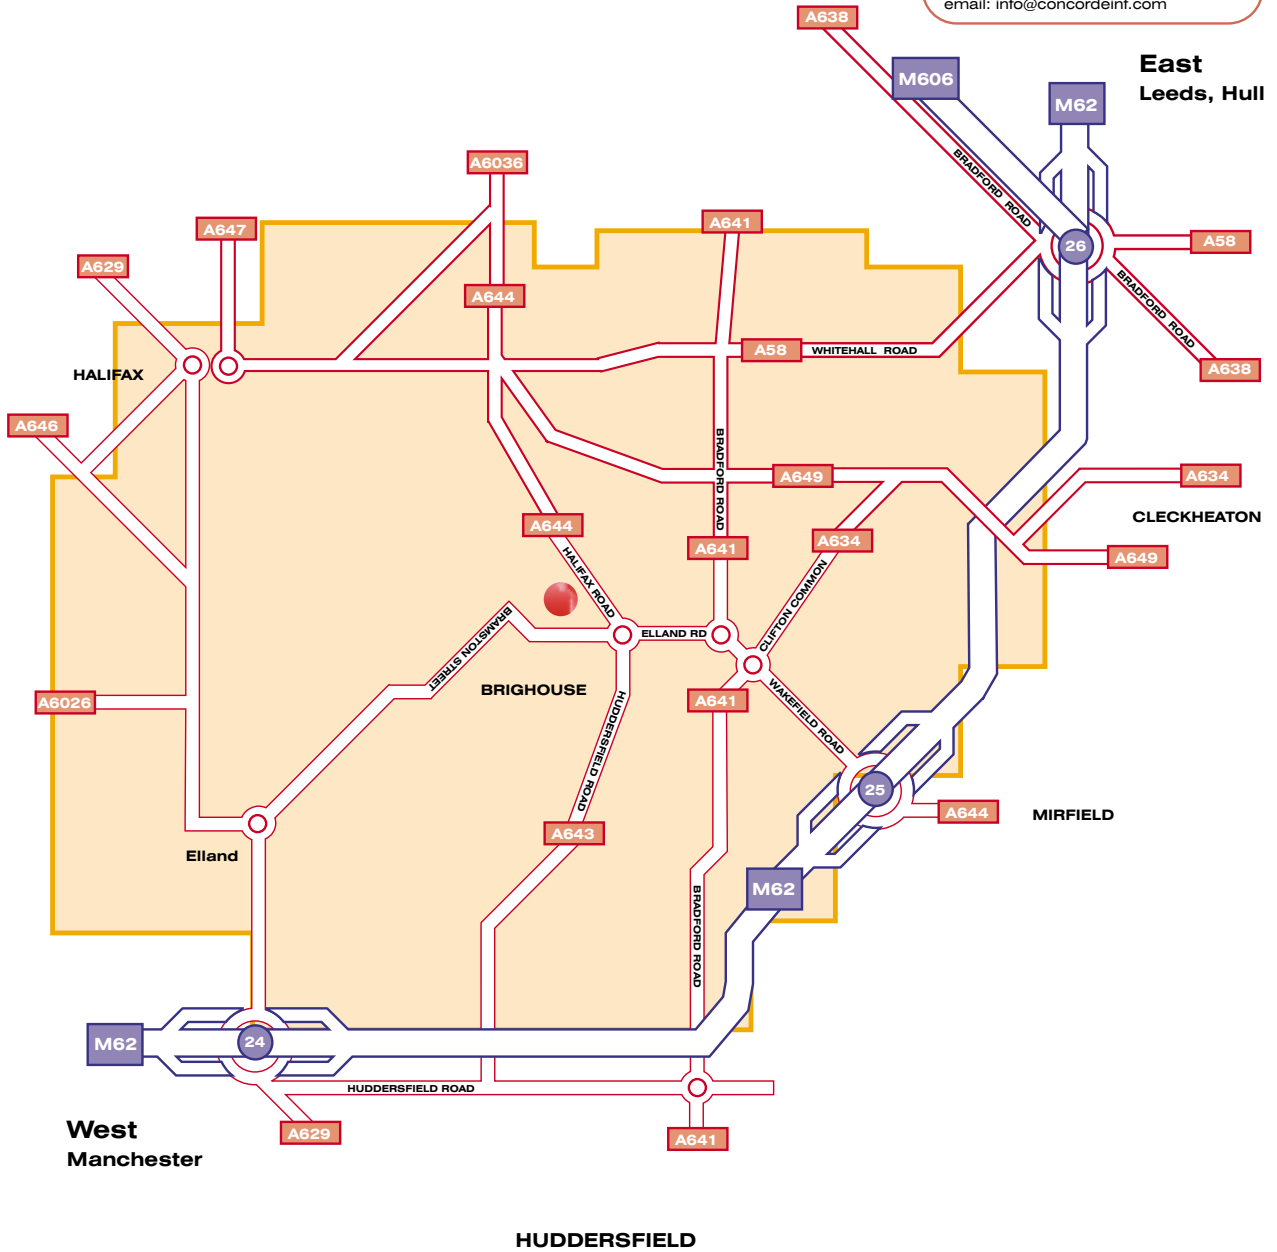

For further information please contact:

Concorde Informatics Ltd

Stoneleigh,
39 Halifax Road,Brighouse,
West Yorkshire
HD6 2AQ, UK.

Telephone: +44 (0)1484 405 405
Fax: +44 (0)1484 405 400
email: info@concordeinf.com

REFERENCE KEY

- Motorway
- 'A' Road dual carriageway
- Concorde Informatics Ltd