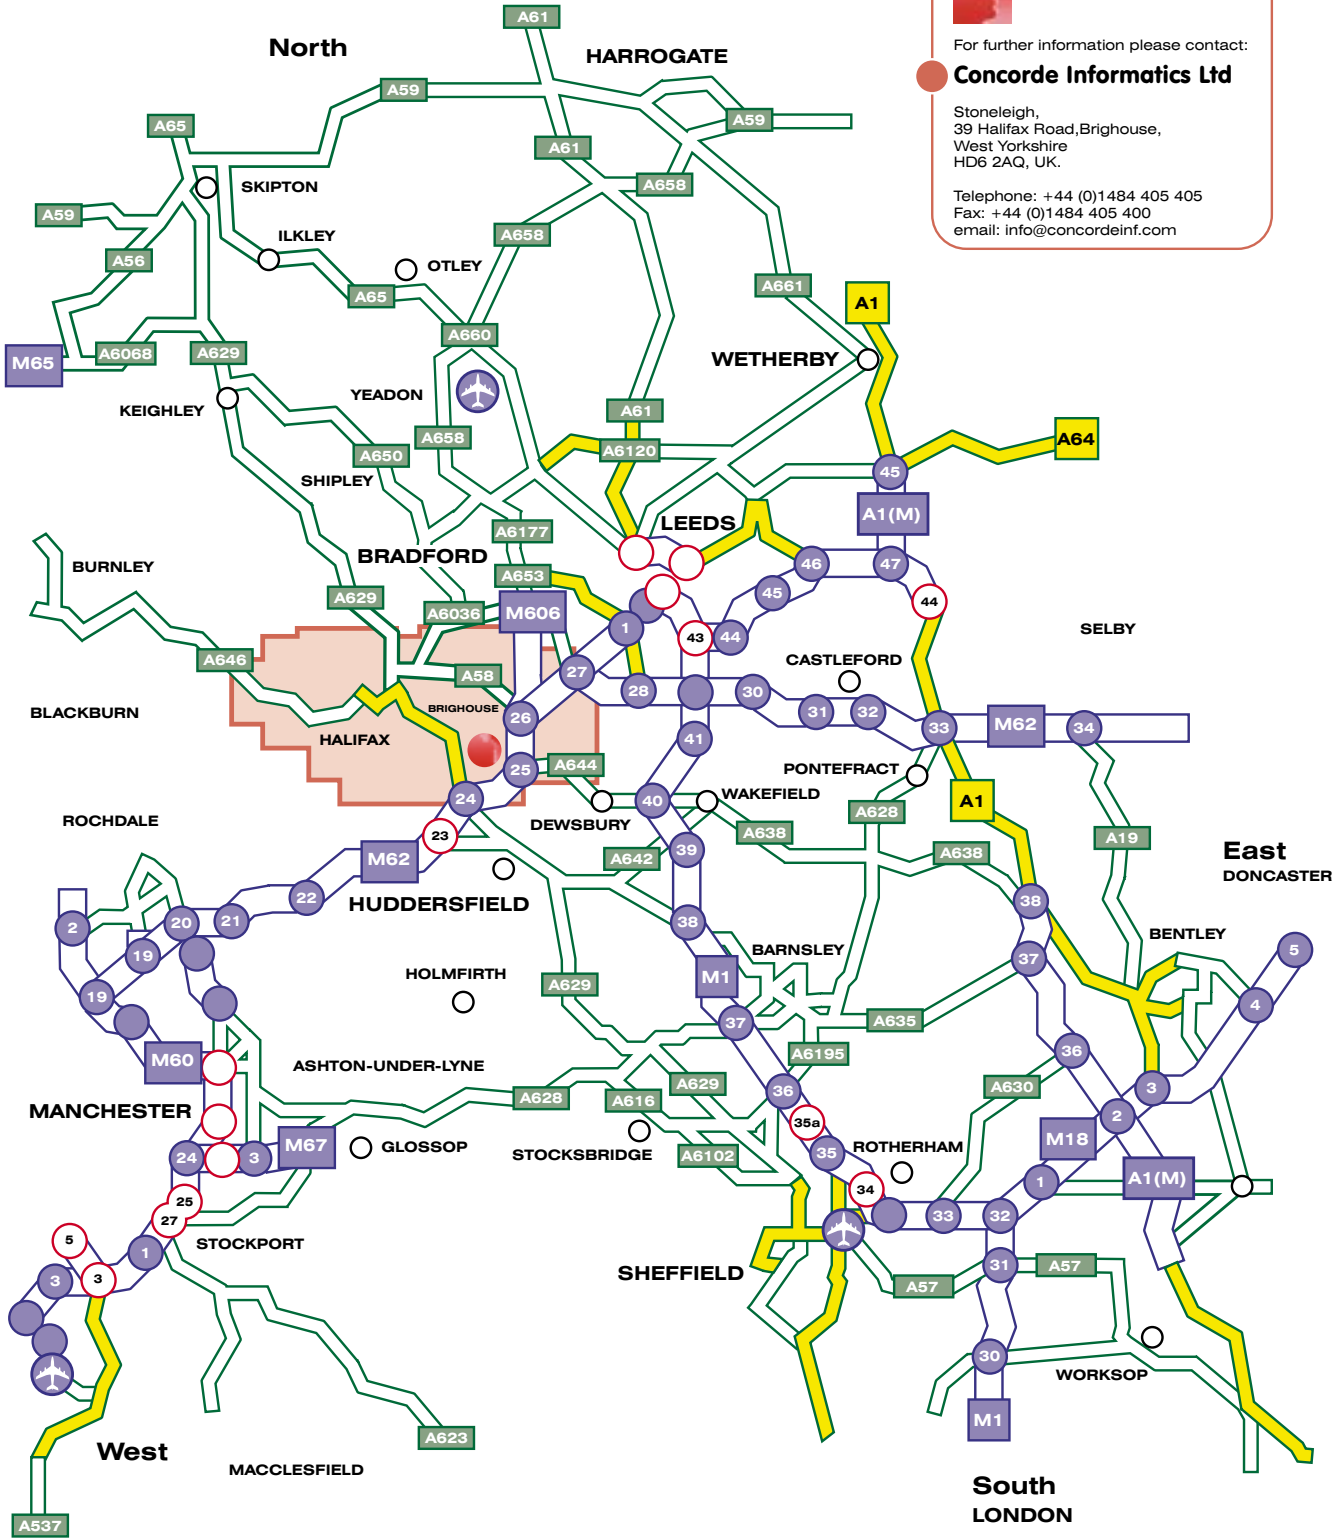

REFERENCE KEY

-  Motorway
-  'A' Road dual carriageway
-  'A' Roads and 'B' Roads
-  Concorde Informatics Ltd

For further information please contact:

Concorde Informatics Ltd

Stoneleigh,
39 Halifax Road,Brighouse,
West Yorkshire
HD6 2AQ, UK.